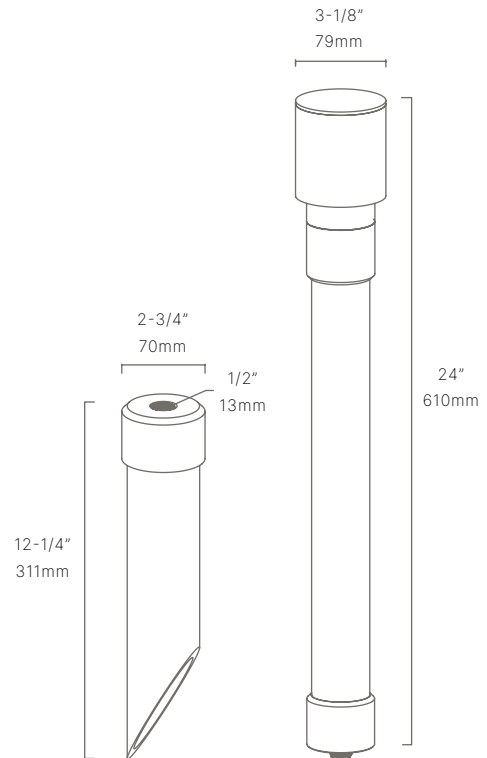

PROJECT: _____

SKU #: _____

TYPE: _____

HERMOSA

BLD373724

Hermosa bollard features a sleek new look and a serviceable machined Acrylic lens. Re-engineered to take full advantage of the "Designer Series" LED module. The ALP (Adjustable Light Perimeter) system allows control of the lumen output and radial spread and can be locked in place once set.

- Field Serviceable LED module
- Solid brass and copper construction
- Ideal for driveways, wide pathways & walkways

CONFIGURATOR:

BLD373724	LED	FINISH
	(2708) 2700K 8W	(NAT) Natural Brass
	(2712) 2700K 12W	(BLP) Bronze Living Patina
	(3008) 3000K 8W	(BLPX) Extra Dark BLP
	(3012) 3000K 12W	(NI) Nickel PVD

( ) = Most common configuration

AVAILABLE FINISHES:

NAT Natural Brass/ Copper	BLP Bronze Living Patina	BLPX Extra Dark Bronze Living Patina	NI Nickel PVD

FIXTURE DIMENSIONS	W3-1/8" x H24"
LIGHT SOURCE	Included LM16 LED module
COLOR TEMPERATURES	2700K, 3000K
WATTAGES	8W, 12W
CRI (RA)	80 CRI
VOLTAGE	120V
DELIVERED LUMENS	240lm (3000K)
DIMMABLE	Yes, Dim to <10% via Transformer
DRIVER	Yes, 12V Integral Constant Current
TRANSFORMER	Yes, Integral Electronic 60W 120-12V
MOUNT	Yes, Included 1/2" NPS Adapter
GROUND STAKE	Yes, Included MGS001612
FINISH	Included Natural
MATERIAL	Brass & Copper
WIRE LENGTH	24"
LOCATION	Exterior Wet
CERTIFICATIONS	UL, IP66, IP67, Dark Sky

*For complete warranty terms, please visit: www.auroralight.com/warranty/

P. 760.931.2910

O. 2742 Loker Ave. W Carlsbad CA 92010

W. www.auroralight.com

MADE IN USA
WITH DOMESTIC & IMPORTED MATERIALS